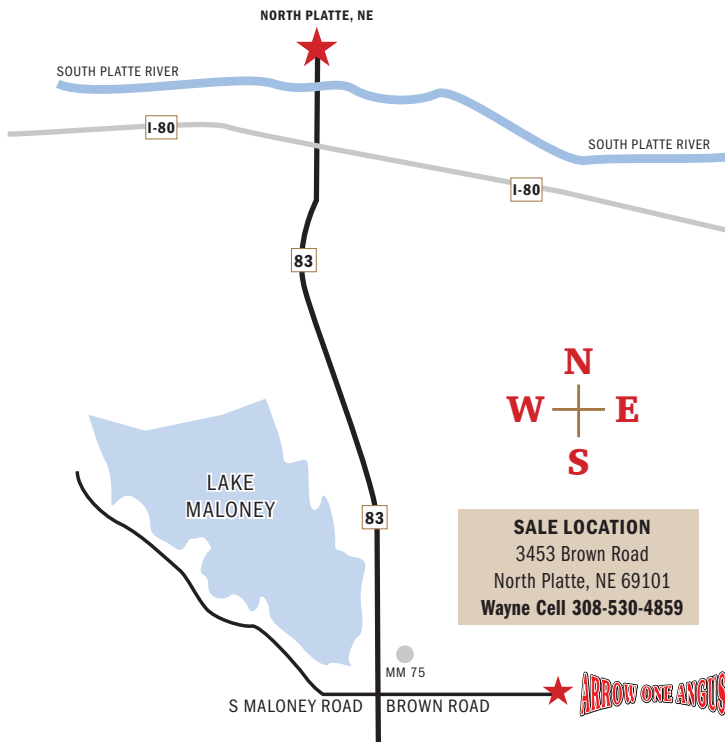

We will be selling approximately 50 bulls - 35 Yearling Angus, 2 Yearling SimAngus, 6 Two-Year Old Angus and 6 Two-Year Old SimAngus. Please note: the SimAngus bulls are not registered unless you request.

Our cattle have been on a complete vaccination program with Stockman Vet Clinic and are semen checked and tested BVD Negative. The feed program the bulls are on is corn screenings, distillers, and a hay mix ration. They were ultrasounded on February 10, 2022. As always, our goal is stout, long bodied cattle with extra muscle and top, fertility, good feet and total performance maternal traits for profitability. The bulls come with our breeding and soundness guarantee.

You have a personal invitation to our ranch to evaluate our cattle, including cows, calves, bulls and heifers. The coffee is on and we would love to visit and show you what we have done with our genetics.

Wayne and I are very thankful to each of you, we do not take for granted the importance of all our friends, family, and wonderful customers that have attended our sales through the years. We personally would like to say THANK YOU! We value your input and your great support of our program.

*Sincerely,
Wayne and Dona Rundback*